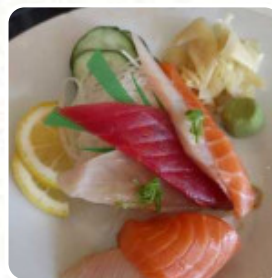

The Card of Big Tuna from Riverside contains about 18 different menus and drinks. On average, you pay for a dish / drink about $7.0.