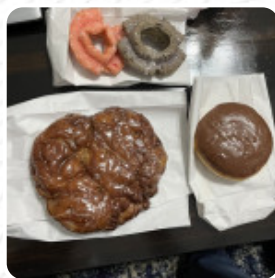

Donut D-light, Boba And Smoothie Menu

<https://menuweb.menu>

3301 W Broadway Business Park Ct, 65203, Columbia, US, United States
+15738142303 - <https://www.hy-vee.com/stores/detail.aspx>

The place from Columbia offers **18 different dishes and drinks** on [the card](#) at an average price of \$1.8.