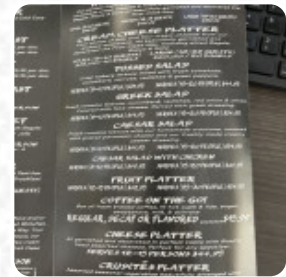

First Class Bagels Menu

<https://menuweb.menu>

1922 Jericho Turnpike, East Northport I-11731-6207, United States
+16314626013 - <http://firstclassbagelcafe.com/>

A comprehensive [menu](#) of First Class Bagels from East Northport covering all 18 meals and drinks can be found here on the menu.

First Class Bagels Menu

Salads

CHICKEN SALAD

Sandwiches

BREAKFAST SANDWICH

Hot Drinks

COFFEE

Bread