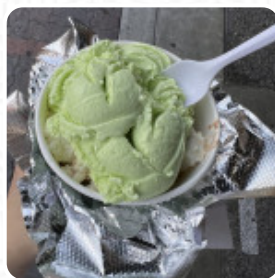

Miyako Old Fashion Ice Cream Menu

<https://menuweb.menu>

1470 Fillmore St, 94115, San Francisco, US, United States

+14159315260

A complete [menu](https://menuweb.menu) of Miyako Old Fashion Ice Cream from San Francisco covering all 18 menus and drinks can be found here on the menu.

Miyako Old Fashion Ice Cream Menu

Salads

POTATO SALAD

Side Dishes

PICKLES

Starters & Salads

POTATO CHIPS

Ice Cream*

ICE CREAM

PANINI

Ingredients Used

AVOCADO

CARAMEL

CHOCOLATE

CHEESE

Miyako Old Fashion Ice Cream