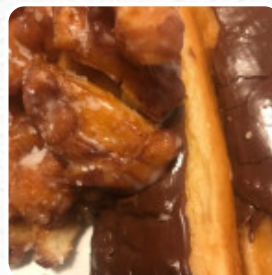

Here you can find the [menu](#) of The Amish Market in Boardman. At the moment, there are **18** courses and drinks on the card.