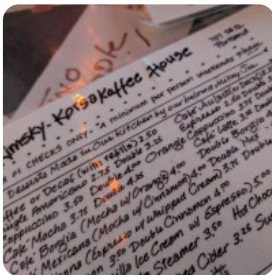

## ***Rimsky-korsakoffee House Menu***

<https://menuweb.menu>

707 SE 12th Ave, Portland I-97214-2410, United States

+15032322640

Here you can find the [menu](https://menuweb.menu) of Rimsky-korsakoffee House in Portland. At the moment, there are **18** menus and drinks on the card.