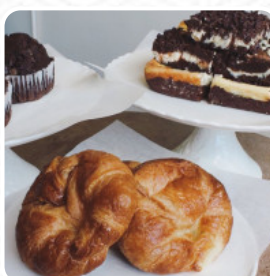

## Gypsy Bean Coffee Shop Menu

<https://menuweb.menu>

114 S Center St, Goldsboro, NC 27530, United States

+19192881616 - <https://www.facebook.com/gypsybeancoffeeshop/>

The place from Goldsboro offers **18** different **dishes and drinks** on [the menu](#) at an average \$3.7. Gypsy Bean Coffee Shop is a popular American restaurant located in Goldsboro, NC, with an impressive average rating of 4.7 stars. Open daily from 7:00 AM to 6:00 PM, this casual dining establishment offers a variety of food and drinks for you to enjoy. If you're looking for a similar experience, be sure to also explore Thai Garden Cuisine and The Ice Storm. Share your dining experience by leaving a review, or call ahead to reserve a table at (919) 288-1616.