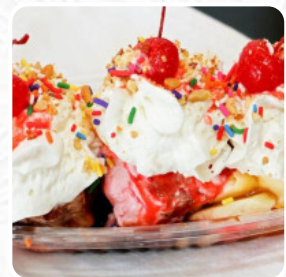

Ice Cream Sweet Shop Menu

<https://menuweb.menu>

3917 Branch Ave, 20748, Temple Hills, US, United States
+13018999101 - <https://www.icecreamsweetshop.com/>

The Card of Ice Cream Sweet Shop from Temple Hills includes about **18** different dishes and drinks. On average, you pay for a dish / drink about \$6.5.

Ice Cream Sweet Shop Menu

Smoothies

SMOOTHIE

Drinks

BIG TRAIN BLENDED ICED COFFEE \$5.7

Shakes

SHAKE

Specialty Beverages