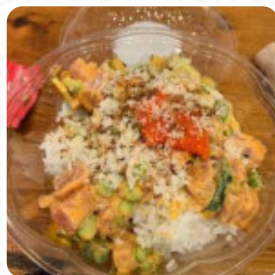

The restaurant from City of New York offers **18** different **dishes and drinks** on [the card](#) at an average $9.9.