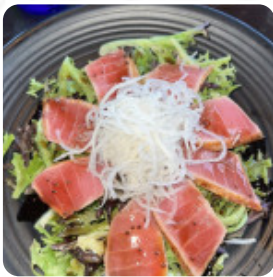

Osha Authentic Thai And Sushi Menu

<https://menuweb.menu>

2201 N Federal Hwy, 33431, Boca Raton, US, United States
(+1)5615761552,(+1)5614056455 - <https://www.osha.getsauce.com/>

Here you can find the [menu](#) of Osha Authentic Thai And [Sushi](#) in Boca Raton. At the moment, there are **18** meals and drinks on the menu.

PANANG CURRY

Thai Dishes

PAD THAI

Beverages

THAI ICED TEA

Hot Drinks

TEA

These Types Of Dishes Are Being Served