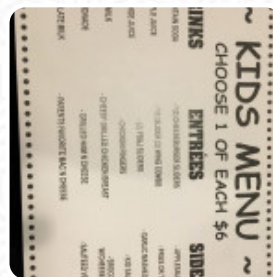

Old Ellsworth Brewing Company Menu

<https://menuweb.menu>

22005 S Ellsworth Rd, 85142, Queen Creek, US, United States
(+1)4809352796 - <http://www.oldebc.com/>

Here you can find the [menu](#) of Old Ellsworth Brewing Company in Queen Creek. At the moment, there are 18 courses and drinks on the food list. Come and explore a unique dining experience with a variety of delicious American dishes at Old Ellsworth Brewing Company. Our menu includes flavorful chicken dishes that are sure to please every member of your family. Visit us in Queen Creek or give us a call at (480) 935-2796 to learn more!.

Old Ellsworth Brewing Company Menu

Salad

TACO SALAD

Sandwiches

FRENCH DIP SANDWICH

Mexican Dishes

TACO

Chicken Wings