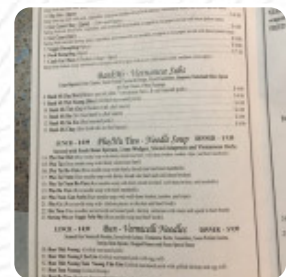

The place from Port Saint Lucie offers **18 different menus and drinks on [the card](#)** at an average price of $7.3.