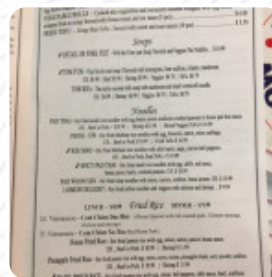

The place from Port Saint Lucie offers **18 different menus and drinks on [the card](#)** at an average price of $7.3.