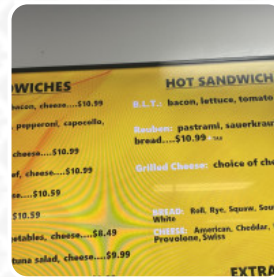

A comprehensive [menu](#) of Mom's Deli Mart from S San Diego covering all 18 dishes and drinks can be found here on the food list.