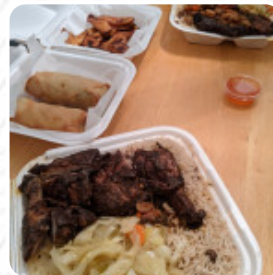

The restaurant from Milwaukee offers **18 different menus and drinks** on [the menu](#) at an average price of $10.8.