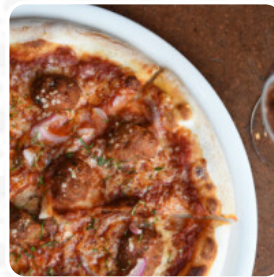

Ella's Wood Fired Kitchen In Wash Menu

<https://menuweb.menu>

610 9Th St Nw, Gton, United States Of America, Calumet-Norvelt
+12026383434 - <https://ellasdc.com/>

A complete [menu](#) of Ella's Wood Fired Kitchen In Wash from Calumet-Norvelt covering all 15 courses and drinks can be found here on the card.

Ella's Wood Fired Kitchen In Wash Mer

Dessert

TIRAMISU

Tapas

EGGPLANT TAPAS

Calzone

CALZONE

Toppings