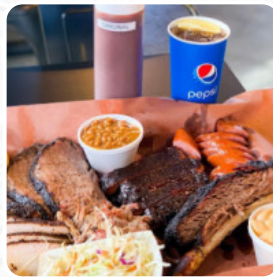

Porter's Real Barbecue Menu

<https://menuweb.menu>

1092 George Washington Way, Richland, United States Of America

<https://portersrealbbq.com/>

On this webpage, you can find the **complete [menu](#)** of Porter's Real Barbecue from Richland. Currently, there are **16** courses and drinks available.

PULLED PORK

American Food

MAC AND CHEESE

Beverages

SWEET TEA

Hot Drinks

TEA

These Types Of Dishes Are Being Served

NOODLES

BURGER

Ingredients Used

CHEESE

BANANA

PORK MEAT

Porter's Real Barbecue

1092 George Washington Way,
Richland, United States Of
America