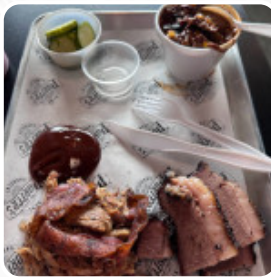

Porter's Real Barbecue Menu

<https://menuweb.menu>

1092 George Washington Way, Richland, United States Of America

<https://portersrealbbq.com/>

On this webpage, you can find the **complete [menu](#)** of Porter's Real Barbecue from Richland. Currently, there are **16** courses and drinks available.

PULLED PORK

American Food

MAC AND CHEESE

Beverages

SWEET TEA

Hot Drinks

TEA

These Types Of Dishes Are Being Served

NOODLES

BURGER

Ingredients Used

CHEESE

BANANA

PORK MEAT

Porter's Real Barbecue

1092 George Washington Way,
Richland, United States Of
America