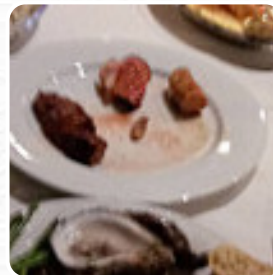

Flame Brazilian Steakhouse - Grand Casino And Resort Menu

<https://menuweb.menu>

777 Grand Casino Blvd OK 74804, Shawnee, United States
+14059644777 - <http://www.grandresortok.com/flame>

A complete [menu](#) of Flame Brazilian Steakhouse – Grand Casino And Resort from Shawnee covering all 19 menus and drinks can be found here on the food list. Indulge in a delicious dinner at our upscale Brazilian-American steakhouse, where you can enjoy a sophisticated and rejuvenating ambiance. Sip on a refreshing beverage selected from our wide variety of wines and cocktails. Begin your dining experience with our abundant seasonal salad bar featuring appetizers, gourmet vegetables, international cheeses, homemade soups, and a variety of salads. Next, get ready for a culinary show put on by our skilled meat carvers, or "gauchos," who will serve you a selection of expertly seasoned beef, lamb, pork, chicken, and Brazilian sausage along with traditional side dishes. The perfect way to end your meal and keep you coming back for more.

Flame Brazilian Steakhouse - Grand Casino Menu

Entrées

FRIED SHRIMP

Sushi Rolls

SUSHI

Main Courses

NACHOS

Drinks

CORNER BEEF

PORK MEAT

SEAFOOD

SHRIMP

These Types Of Dishes Are Being Served

BURGER

PORK

PIZZA