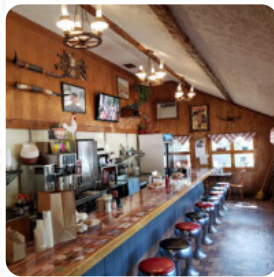

Log House Menu

<https://menuweb.menu>

110 New Hartford Rd, Pleasant Valley, United States Of America
+18603798937 - <https://www.theloghouserestaurant.com/>

A complete [menu](#) of Log House from Pleasant Valley covering all 15 courses and drinks can be found here on the card.