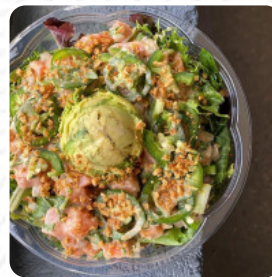

Pokemoto Menu

<https://menuweb.menu>
970 Farmington Ave, West Hartford, United States
+18609042429 - <http://pokemoto.com/>

The menu of Pokemoto from West Hartford includes **19** dishes. On average, **dishes or drinks on the menu** cost about \$9.6. The categories can be viewed on the menu below. Despite some negative reviews regarding customer service and food quality, Pokemoto in Central CT offers a wide variety of fresh ingredients and tasty vegan and [vegetarian](#) options. Customers have praised the helpful and friendly staff, as well as the generous portions and delicious bubble drinks. The establishment also offers deals such as BOGO for added value. While some issues with food quality and service have been reported, the overall consensus is that Pokemoto provides a satisfying and nutritious dining experience for poke bowl lovers in the area.