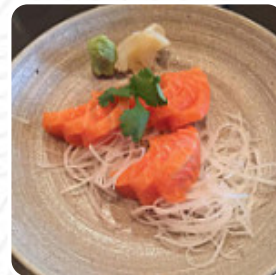

Sushi Song Menu

<https://menuweb.menu>
209 SW 2nd Ave, Fort Lauderdale, United States
+19547647664

The menu of [Sushi Song](#) from Fort Lauderdale includes **19** dishes. On average, **dishes or drinks on the menu** cost about \$12.8. The categories can be viewed on the menu below.