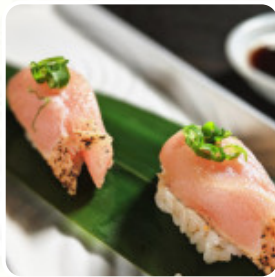

## New Kyoto Sushi, Llc Menu

<https://menuweb.menu>

25712 The Old Rd, Stevenson Ranch, United States Of America, Los Angeles County  
+16612557050 - <http://www.newkyotosushi.com/>

Here you can find the [menu](#) of New Kyoto [Sushi](#), Llc in Los Angeles County. At the moment, there are **16** dishes and drinks on the menu.