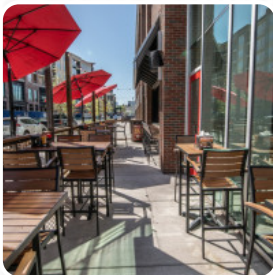

## M.I.rose Craft Beer Burgers Capitol View Menu

<https://menuweb.menu>

11th Avenue North, Nashville-Davidson, 37203, United States Of America, Nashville-Davidson metropolitan government (balance)

+16157294445 - <https://mlrose.com/>

A complete [menu](#) of M.I.rose Craft Beer Burgers Capitol View from Nashville-Davidson metropolitan government (balance) covering all 18 meals and drinks can be found here on the menu.

# M.I.rose Craft Beer Burgers Capitol View

11th Avenue North, Nashville-  
Davidson, 37203, United States  
Of America, Nashville-Davidson  
metropolitan government  
(balance)