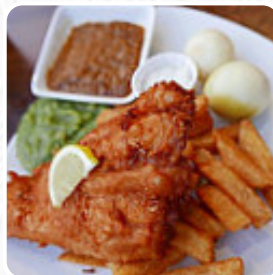

Here you can find the [menu](#) of **The Test Match** in Rushcliffe. At the moment, there are **19** dishes and drinks on the food list. The Test Match Hotel is a lively pub located in the vibrant area of West Bridgford. Our friendly staff and inviting atmosphere will make you feel right at home. Indulge in beloved pub favorites such as burgers and pies, paired with our unique selection of drinks. Whether you're here for a business lunch, a gathering with friends, or a quick break while exploring the city, Test Match Hotel is the place to be. Join us in the bustling center of the city for a memorable experience, where all are welcome to make new memories and celebrate timeless traditions.