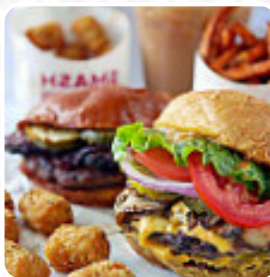

The restaurant from Paramus offers **19** different **dishes and drinks** on [the card](#) at an average $8.2.