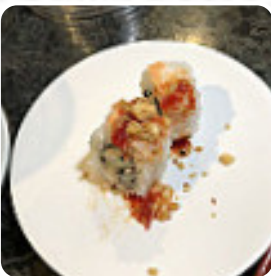

The restaurant from Camas offers **19** different **dishes and drinks** on [the card](#) at an average price of $6.7.