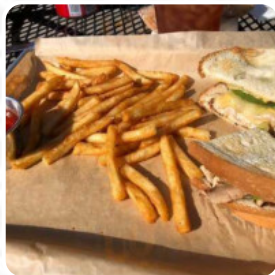

A complete [menu](#) of Meriwether Cafe And Bike Shop from ROCHEPORT covering all 19 meals and drinks can be found here on the card.