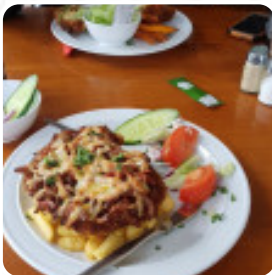

A comprehensive [menu](#) of Cudlee Creek Tavern And Caravan Park from CUDLEE CREEK covering all 19 dishes and drinks can be found here on the card.