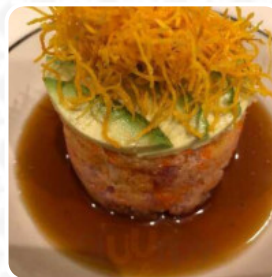

A complete [menu](#) of Green Ginger Peachtree City from Peachtree City covering all 19 dishes and drinks can be found here on the card.