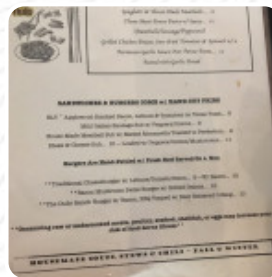

A complete [menu](https://menuweb.menu) of The Little Brick Pub from Mechanic Falls covering all 19 meals and drinks can be found here on the menu.