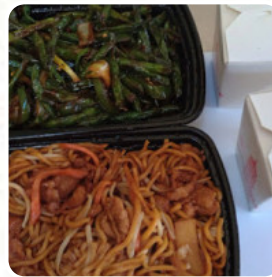

On this webpage, you can find the **complete [menu](https://menuweb.menu)** of **Mark Pi's China Gate** from North Zanesville. Currently, there are **17** menus and drinks available.