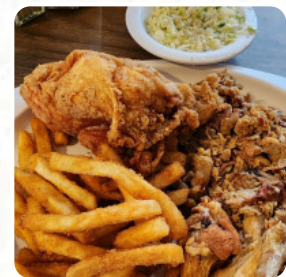

Dinner	
6 Turkey Sausage or Bacon	\$1.50
6 Baked Ham	\$1.00
6 Toast and Country Ham	\$1.00

The menu of Country Sunrise Grill from Tarboro includes 24 menus. On average, menus or drinks on [the menu](#) cost about \$2.5. The categories can be viewed on the menu below.