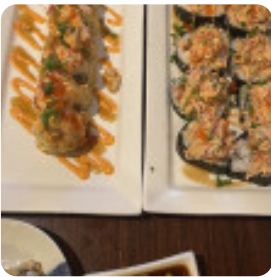

On this site, you can find the **complete [menu](#)** of **Masumi Japanese** from Ripon. Currently, there are **18** menus and drinks available.