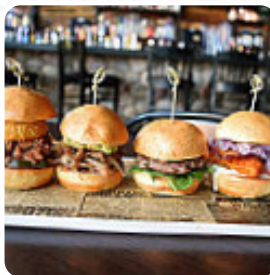

Here you can find the [menu](#) of **Viewhouse Littleton** in Littleton. At the moment, there are **19** courses and drinks on the card.