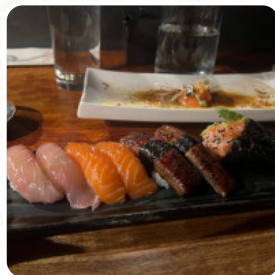

A complete [menu](#) of M Sushi from Pecq Le covering all 15 menus and drinks can be found here on the card.