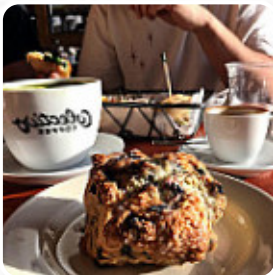

Colectivo Coffee Bay View Menu

<https://menuweb.menu>

2301 S Kinnickinnic Ave, Milwaukee, United States

+14147446117 - <http://colectivocoffee.com/cafes/third-ward/>

On this website, you can find the **complete menu** of **Colectivo Coffee Bay View** from Milwaukee. Currently, there are **19** menus and drinks available. Colectivo Coffee Bay View in Milwaukee, WI is a popular restaurant known for its Canadian-inspired cuisine with an impressive average rating of 4.3 stars. Visit today from 6:00 AM to 8:00 PM to enjoy delicious dishes. For reservations or inquiries about availability, please call (414) 744-6117. Craving a meal from Colectivo Coffee Bay View but prefer delivery? Order through Uber Eats now! With a variety of diet-conscious options, including vegan choices, there's something for everyone at Colectivo Coffee Bay View. For a similar dining experience, check out Tamale Town and Central Grand Café Tappery. Leave a review if you have dined here before and share your experiences with others!.

COFFEE

Sides

SWEET POTATO

Drinks

COLD BREW

DRINKS

Mexican Dishes

BURRITO