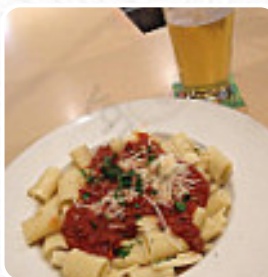

Toast Menu

<https://menuweb.menu>

5800 Nave Drive, Novato, 94949, United States Of America
+14153821144 - <https://www.toastnovato.com>

Here you can find the [menu](#) of Toast in Novato. At the moment, there are **19** dishes and drinks on the card.

Toast Menu

Toast

FRENCH TOAST

Meat Dishes

MEATBALLS

Side Dishes

MIXED VEGETABLES

Fish