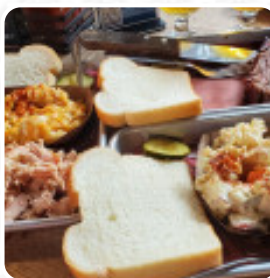

## Beale's Menu

<https://menuweb.menu>

Grove Street, Bedford, 24523, United States Of America  
+15405835113 - <http://bealesbeer.com/>

The *menu of Beale's* from Bedford includes **16** menus. On average, **menus or drinks on [the card](#)** cost about \$8.4. The categories can be viewed on the menu below.