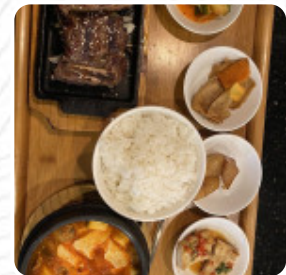

Here you can find the [menu](#) of Miso Korean Japanese Dining in Pflugerville. At the moment, there are 16 menus and drinks on the food list. At Miso Korean Japanese Dining in Pflugerville, Texas, USA, customers can enjoy a wide selection of vegan dishes.