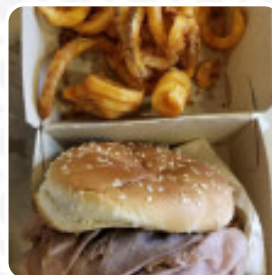

Here you can find the [menu](#) of Arby's in Rice Lake. At the moment, there are **19** meals and drinks on the food list.