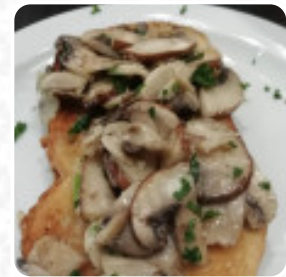

On this webpage, you can find the **complete [menu](#)** of Amici Di Carlo from Bearsden. Currently, there are **16** dishes and drinks available.