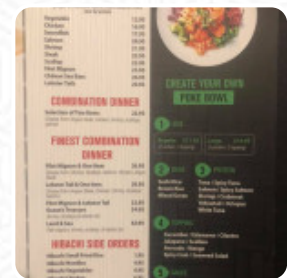

On this site, you can find the **complete menu** of Ninja Japanese Steak Sushi House from ROCKY HILL. Currently, there are 22 menus and drinks up for grabs.