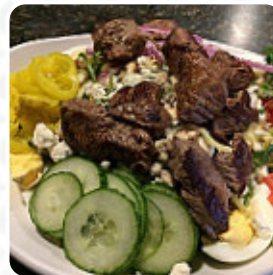

Adelines a Speakeasy Kitchen Bar Menu

<https://menuweb.menu>

2352 Mendon Rd, Cumberland, RI 02864, United States
+14014050073 - <https://www.adelinesspeakeasy.com>

A complete [menu](#) of Adelines a Speakeasy Kitchen Bar from Cumberland covering all 25 menus and drinks can be found here on the food list. Adeline's Speakeasy Kitchen Bar in Cumberland, RI, is a restaurant serving American cuisine with an impressive rating of 4.2 stars. Come experience the delicious food and drinks at Adeline's Speakeasy Kitchen Bar today from 3:00 PM to 11:59 PM. Don't forget to reserve your table by calling ahead at (401) 405-0073. Their great desserts are a must-try! If you're looking for similar options, consider checking out Coffee Connection Inc and Cumberland House of Pizza. If you've dined here before, leave a review!.

Adelines a Speakeasy Kitchen Bar Menu

Entrées

SHRIMP COCKTAIL

Main Courses

NACHOS

Drinks

DRINKS

From The Grill