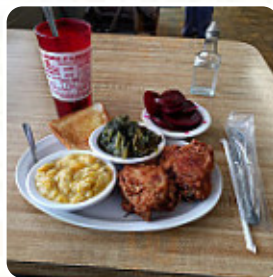

A complete [menu](#) of Mable's Dining Room from Gallatin covering all 20 dishes and drinks can be found here on the menu.