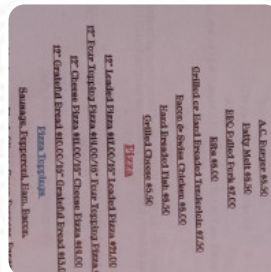

Happy Hour Sports Bar & Grill Menu

<https://menuweb.menu>

PO Box 53 Celestine, IN 47521-0053, United States

(+1)8124812400 - <https://turtle-annies-happy-hour.business.site/>

A complete [menu](#) of Happy Hour Sports Bar & Grill from Celestine covering all 20 courses and drinks can be found here on the food list. Turtles and Annie's Happy Hour, formerly known as The Happy Hour, has undergone new ownership, bringing about great improvements in food quality and atmosphere. The restaurant offers a variety of tasty dishes such as burgers, wings, pizza, and the popular Cajun pasta. The breaded pork tenderloin sandwich is a standout, with thick pork loin inside a crunchy breading. Despite some noise from the tavern area, the friendly and efficient staff creates a welcoming environment. Customers praise the reasonably priced food, generous drink pours, and overall cute decor. This small town tavern has a Cheers-like vibe and is a must-visit spot for those traveling to or from Patoka Lake. The baked tenderloin, a specialty dish in Indiana, paired with a side of onion rings or fries and a cold beer makes for a satisfying and delicious meal. With a 5-star rating in Dubois County German fare, this tavern is highly recommended for its warm atmosphere and tasty dishes. Stop by Turtles and Annie's Happy Hour for a truly enjoyable dining experience.

These Types Of Dishes Are Being Served

SOUP

PANINI

PASTA

PIZZA

MEAT

BURGER

SANDWICH