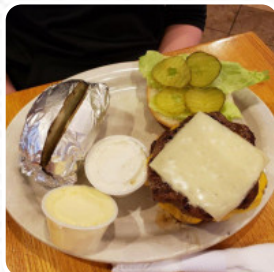

Happy Hour Sports Bar & Grill Menu

<https://menuweb.menu>

PO Box 53 Celestine, IN 47521-0053, United States

(+1)8124812400 - <https://turtle-annies-happy-hour.business.site/>

A complete [menu](#) of Happy Hour Sports Bar & Grill from Celestine covering all 20 courses and drinks can be found here on the food list. Turtles and Annie's Happy Hour, formerly known as The Happy Hour, has undergone new ownership, bringing about great improvements in food quality and atmosphere. The restaurant offers a variety of tasty dishes such as burgers, wings, pizza, and the popular Cajun pasta. The breaded pork tenderloin sandwich is a standout, with thick pork loin inside a crunchy breading. Despite some noise from the tavern area, the friendly and efficient staff creates a welcoming environment. Customers praise the reasonably priced food, generous drink pours, and overall cute decor. This small town tavern has a Cheers-like vibe and is a must-visit spot for those traveling to or from Patoka Lake. The baked tenderloin, a specialty dish in Indiana, paired with a side of onion rings or fries and a cold beer makes for a satisfying and delicious meal. With a 5-star rating in Dubois County German fare, this tavern is highly recommended for its warm atmosphere and tasty dishes. Stop by Turtles and Annie's Happy Hour for a truly enjoyable dining experience.

Happy Hour Sports Bar & Grill Menu

Entrées

ONION RINGS

Pasta

CAJUN PASTA

Burger

CHEESEBURGER

Starters & Salads

These Types Of Dishes Are Being Served

SOUP

PANINI

PASTA

PIZZA

MEAT

BURGER

SANDWICH