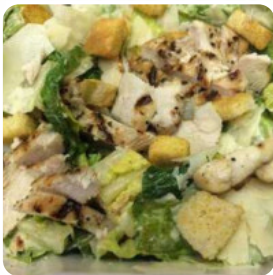

On this homepage, you can find the **complete [menu](#)** of **Romeo Family** from Washington. Currently, there are **16** dishes and drinks up for grabs.