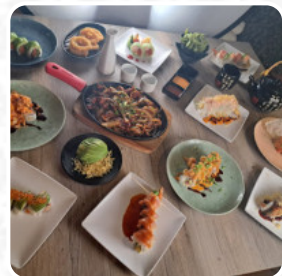

## Godori Japanese Korean Fusion Menu

<https://menuweb.menu>

Hon Machi Steak Sushi, San Antonio, 78253, United States Of America, Stones Corner  
Australia

+12102720440 - <https://www.godoritexas.com/>

Here you can find the [menu](#) of **Godori Japanese Korean Fusion** in Stones Corner Australia. At the moment, there are **17** menus and drinks on the card.