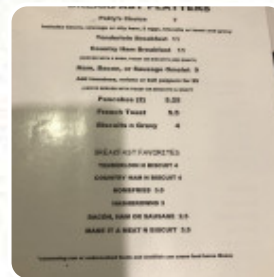

Patty's Menu

<https://menuweb.menu>

20630 Highway 22 N, Wildersville, United States
+17319671955 - <http://pattysrestaurant.com/>

On this site, you can find the **complete menu** of Patty's from Wildersville. Currently, there are **16** meals and drinks up for grabs.

TUNA STEAK

Patty's

20630 Highway 22 N,
Wildersville, United States

Opening Hours:

Monday 06:30-20:30
Tuesday 06:30-20:30
Wednesday 06:30-20:30
Thursday 06:30-20:30
Friday 05:30-21:00
Saturday 05:30-21:00
Sunday 05:30-20:30