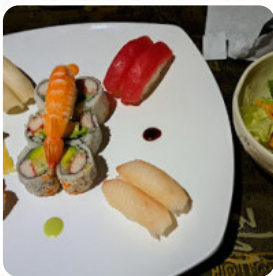

Here you can find the [menu](#) of **Sake Japanese In Brook** in gs Phone Number, Reservations, Reviews. At the moment, there are **16** courses and drinks on the menu.