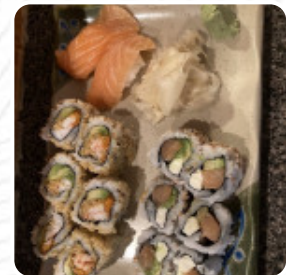

On this site, you can find the **complete [menu](https://menuweb.menu)** of **Yakiniku Japanese Steakhouse** from Snellville. Currently, there are **17** dishes and drinks up for grabs.