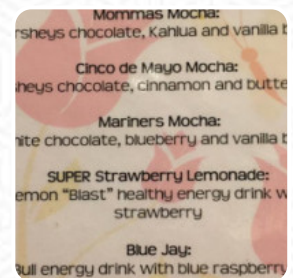

Gravity Coffee Menu

<https://menuweb.menu>

23912 SE Kent Kangley Rd, 98038, Maple Valley, US, United States

+12534778750 - <https://www.gravitycoffee.com/>

Here you can find the [menu](#) of Gravity Coffee in Maple Valley. At the moment, there are 17 menus and drinks on the food list.

CHAI

Shakes

SHAKE

Milkshakes

MILK SHAKES

Hot Drinks

COFFEE

Coffee